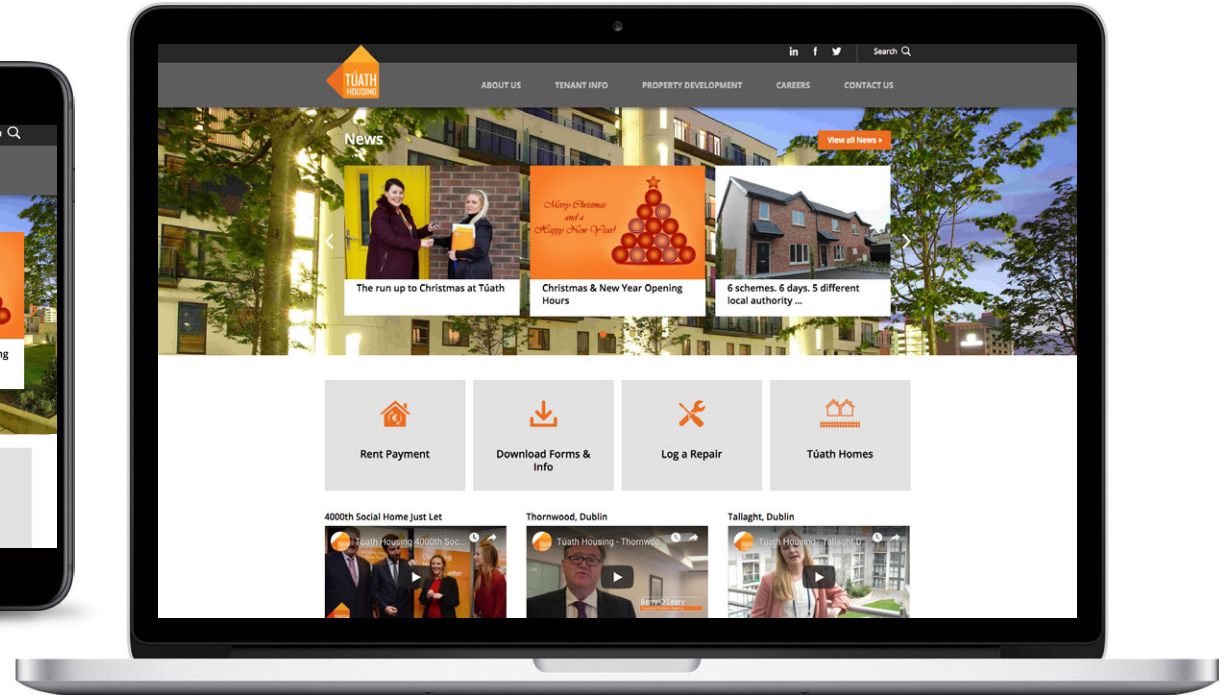

# Client Showcase: Tuath Housing

## Key Project Deliverables

- ✓ Custom Designed with WordPress CMS
- ✓ Responsive Website Design and Development
- ✓ Latest News plugged into the Homepage
- ✓ UX & UI
- ✓ Homepage Rich Media and Social Media Integration
- ✓ Realex Online Payment Integration
- ✓ Keyword Analyses & SEO Best Practice